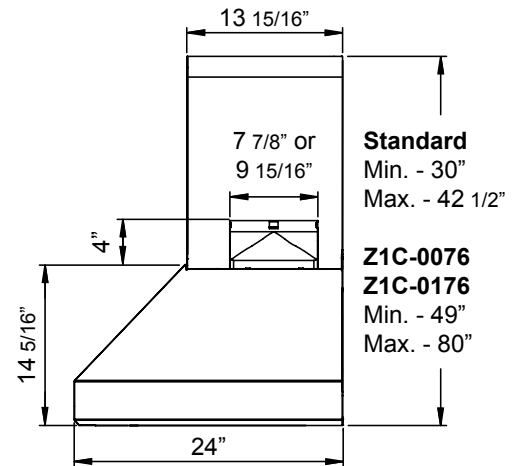

FRONT

SIDE

BACK

MODEL

Stainless Steel Size	AK7636BS/AK7642BS 36"/42"	AK7648BS/AK7654BS/AK7660BS 48"/54"/60"
----------------------	------------------------------	---

BLOWER PERFORMANCE

Included Single Blower	200-750 CFM, 0.5-7 Sones	200-750 CFM, 0.5-7 Sones
ACT 590 CFM (Min. - Max.)*	200-590 CFM	200-590 CFM
ACT 390 CFM (Min. - Max.)*	200-390 CFM	200-390 CFM
ACT 290 CFM (Min. - Max.)*	200-290 CFM	200-290 CFM
Optional Dual Blower	350-1,300 CFM, 1-8 Sones	350-1,300 CFM, 1-8 Sones

DUCT SPECIFICATIONS

Vertical Single Internal Blower	8" Round	8" Round
Horizontal Single Internal Blower	8" Round	8" Round
Vertical Dual Internal Blower	10" Round	10" Round
Horizontal Dual Internal Blower	10" Round	10" Round