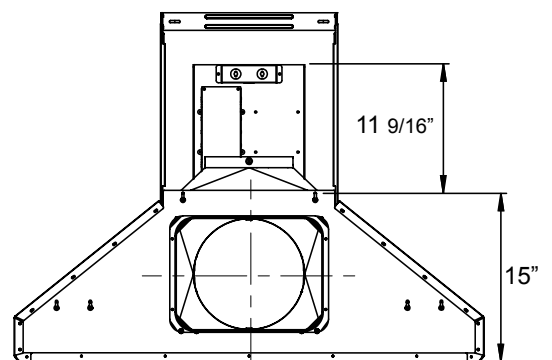

FRONT

SIDE

BACK

MODEL

Stainless Steel Size	AK7636BS/AK7642BS 36"/42"	AK7648BS/AK7654BS/AK7660BS 48"/54"/60"
----------------------	------------------------------	---

BLOWER PERFORMANCE

Included Single Blower	200-750 CFM, 0.5-7 Sones	200-750 CFM, 0.5-7 Sones
ACT 590 CFM (Min. - Max.)*	200-590 CFM	200-590 CFM
ACT 390 CFM (Min. - Max.)*	200-390 CFM	200-390 CFM
ACT 290 CFM (Min. - Max.)*	200-290 CFM	200-290 CFM
Optional Dual Blower	350-1,300 CFM, 1-8 Sones	350-1,300 CFM, 1-8 Sones