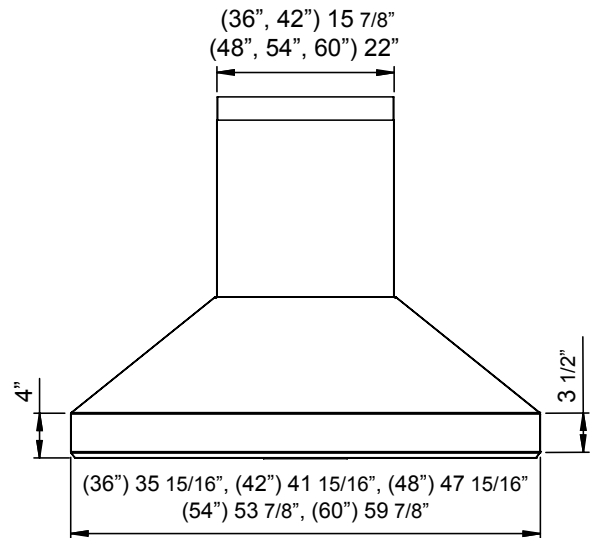

FRONT

SIDE

BACK

MODEL

Stainless Steel Size	AK7636BS/AK7642BS 36"/42"	AK7648BS/AK7654BS/AK7660BS 48"/54"/60"
----------------------	------------------------------	---

BLOWER PERFORMANCE

Included Single Blower	200-750 CFM, 0.5-7 Sones	200-750 CFM, 0.5-7 Sones
ACT 590 CFM (Min. - Max.)*	200-590 CFM	200-590 CFM
ACT 390 CFM (Min. - Max.)*	200-390 CFM	200-390 CFM
ACT 290 CFM (Min. - Max.)*	200-290 CFM	200-290 CFM
Optional Dual Blower	350-1,300 CFM, 1-8 Sones	350-1,300 CFM, 1-8 Sones